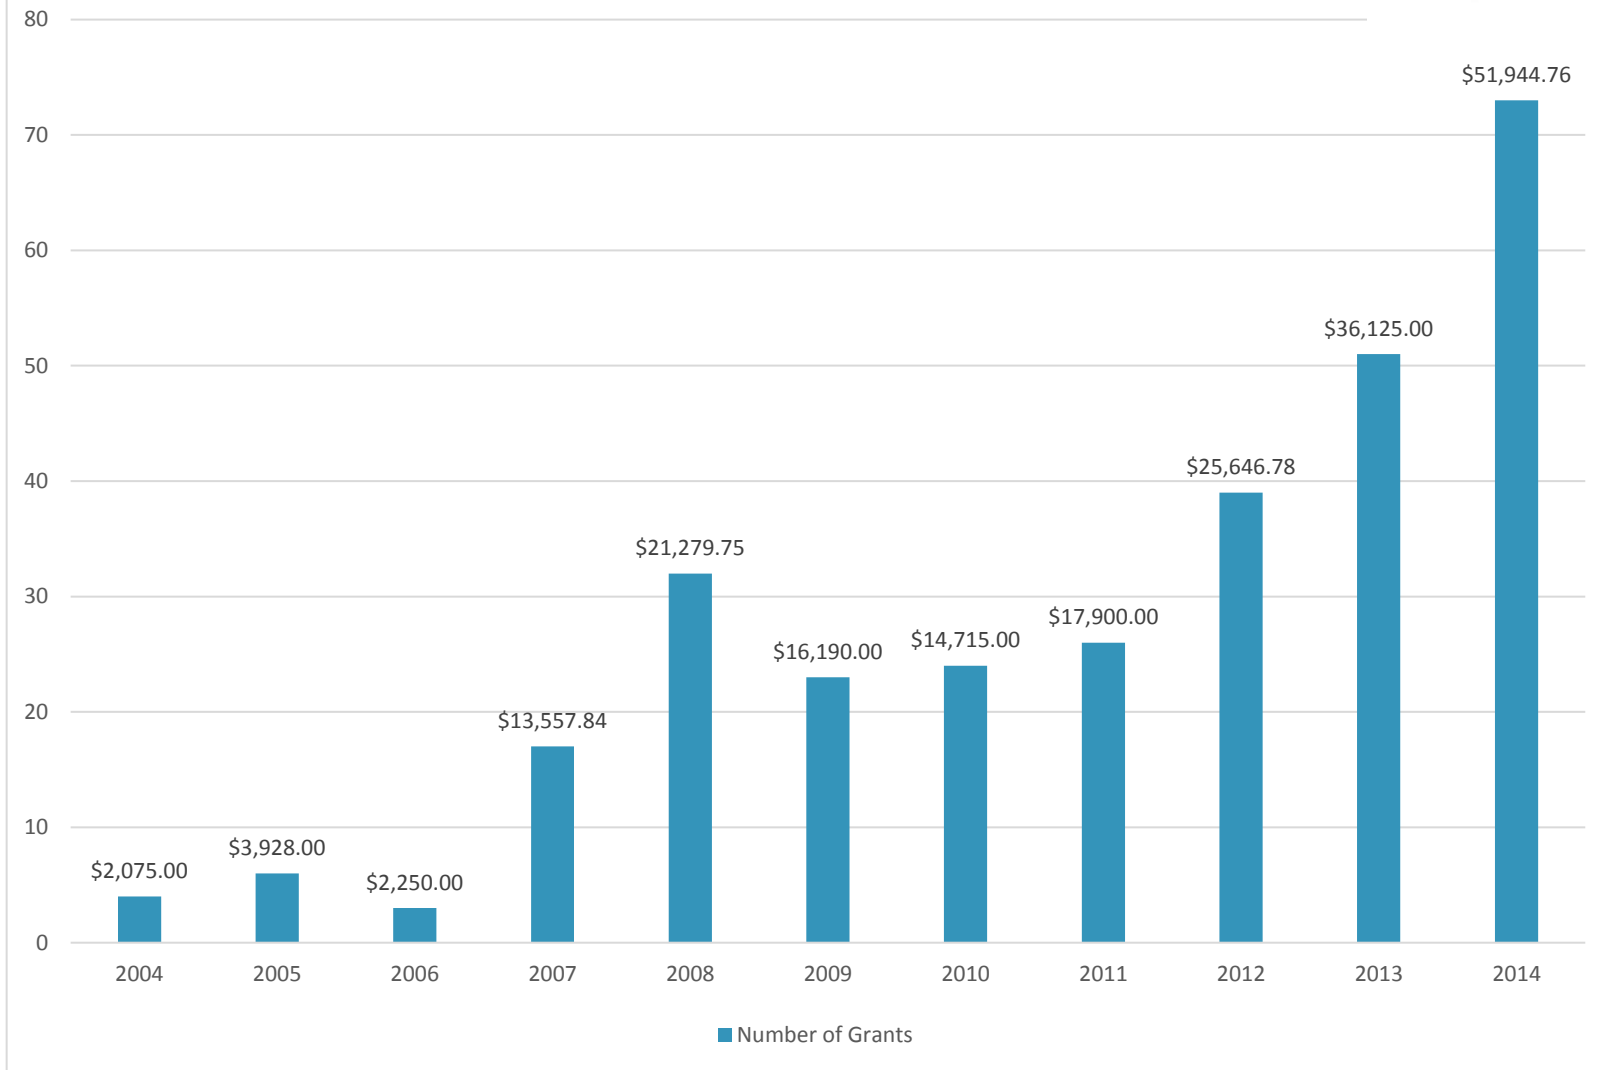

Louisiana Pediatric
Cardiology Foundation

LPCF Family Grants 2004 - 2014

Data as of 12/31/14