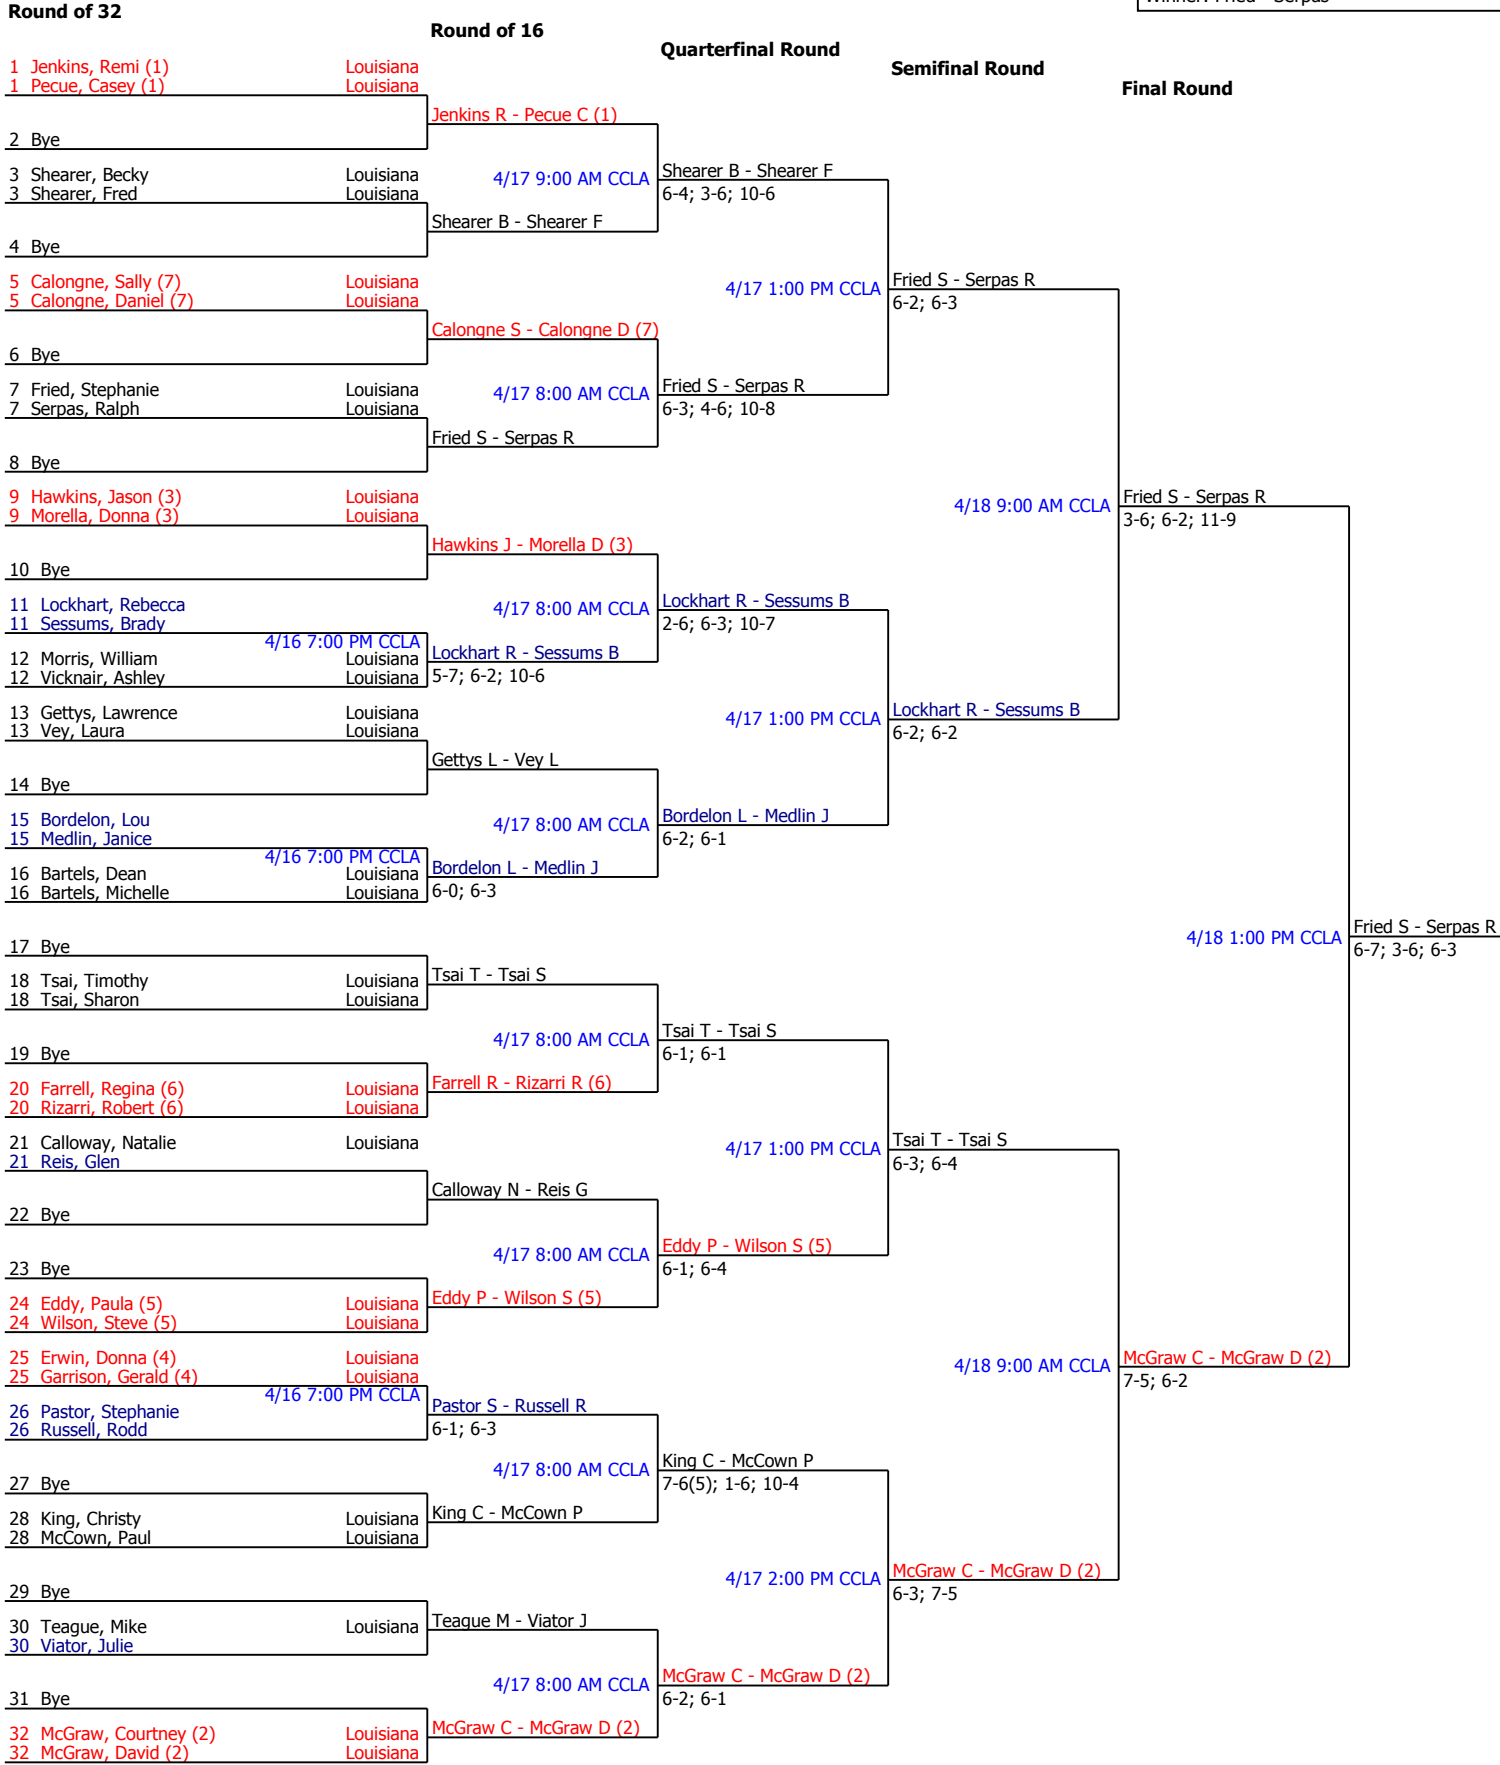

2010 4th Annual Louisiana Pediatrics Cardiology Foundation Mixed Doubles Class		Seeded Players	
Country Club of Louisiana	NTRP Combined Mixed 8.0 Doubles	1. Jenkins - Pecue	5. Eddy - Wilson
City/State: Baton Rouge,	Section:	2. McGraw - McGraw	6. Farrell - Riza...
Director: Donni Leaycraft	Referee: Pat Ferry	3. Hawkins - More...	7. Calongne - Cal...
Phone:	Date: 04/16/2010 - 04/18/2010	4. Erwin - Garris...	

Winner: Fried - Serpas

Referee's Signature

2010 4th Annual Louisiana Pediatrics Cardiology Foundation Mixed Doubles Class		Seeded Players	
Country Club of Louisiana	NTRP Combined Mixed 8.0 Doubles Consolation	1. Jenkins - Pecue	5. Eddy - Wilson
City/State: Baton Rouge,	Section:	2. McGraw - McGraw	6. Farrell - Riza...
Director: Donni Leaycraft	Referee: Pat Ferry	3. Hawkins - More...	7. Calongne - Cal...
Phone:	Date: 04/16/2010 - 04/18/2010	4. Erwin - Garris...	
Winner: Fried - Serpas			