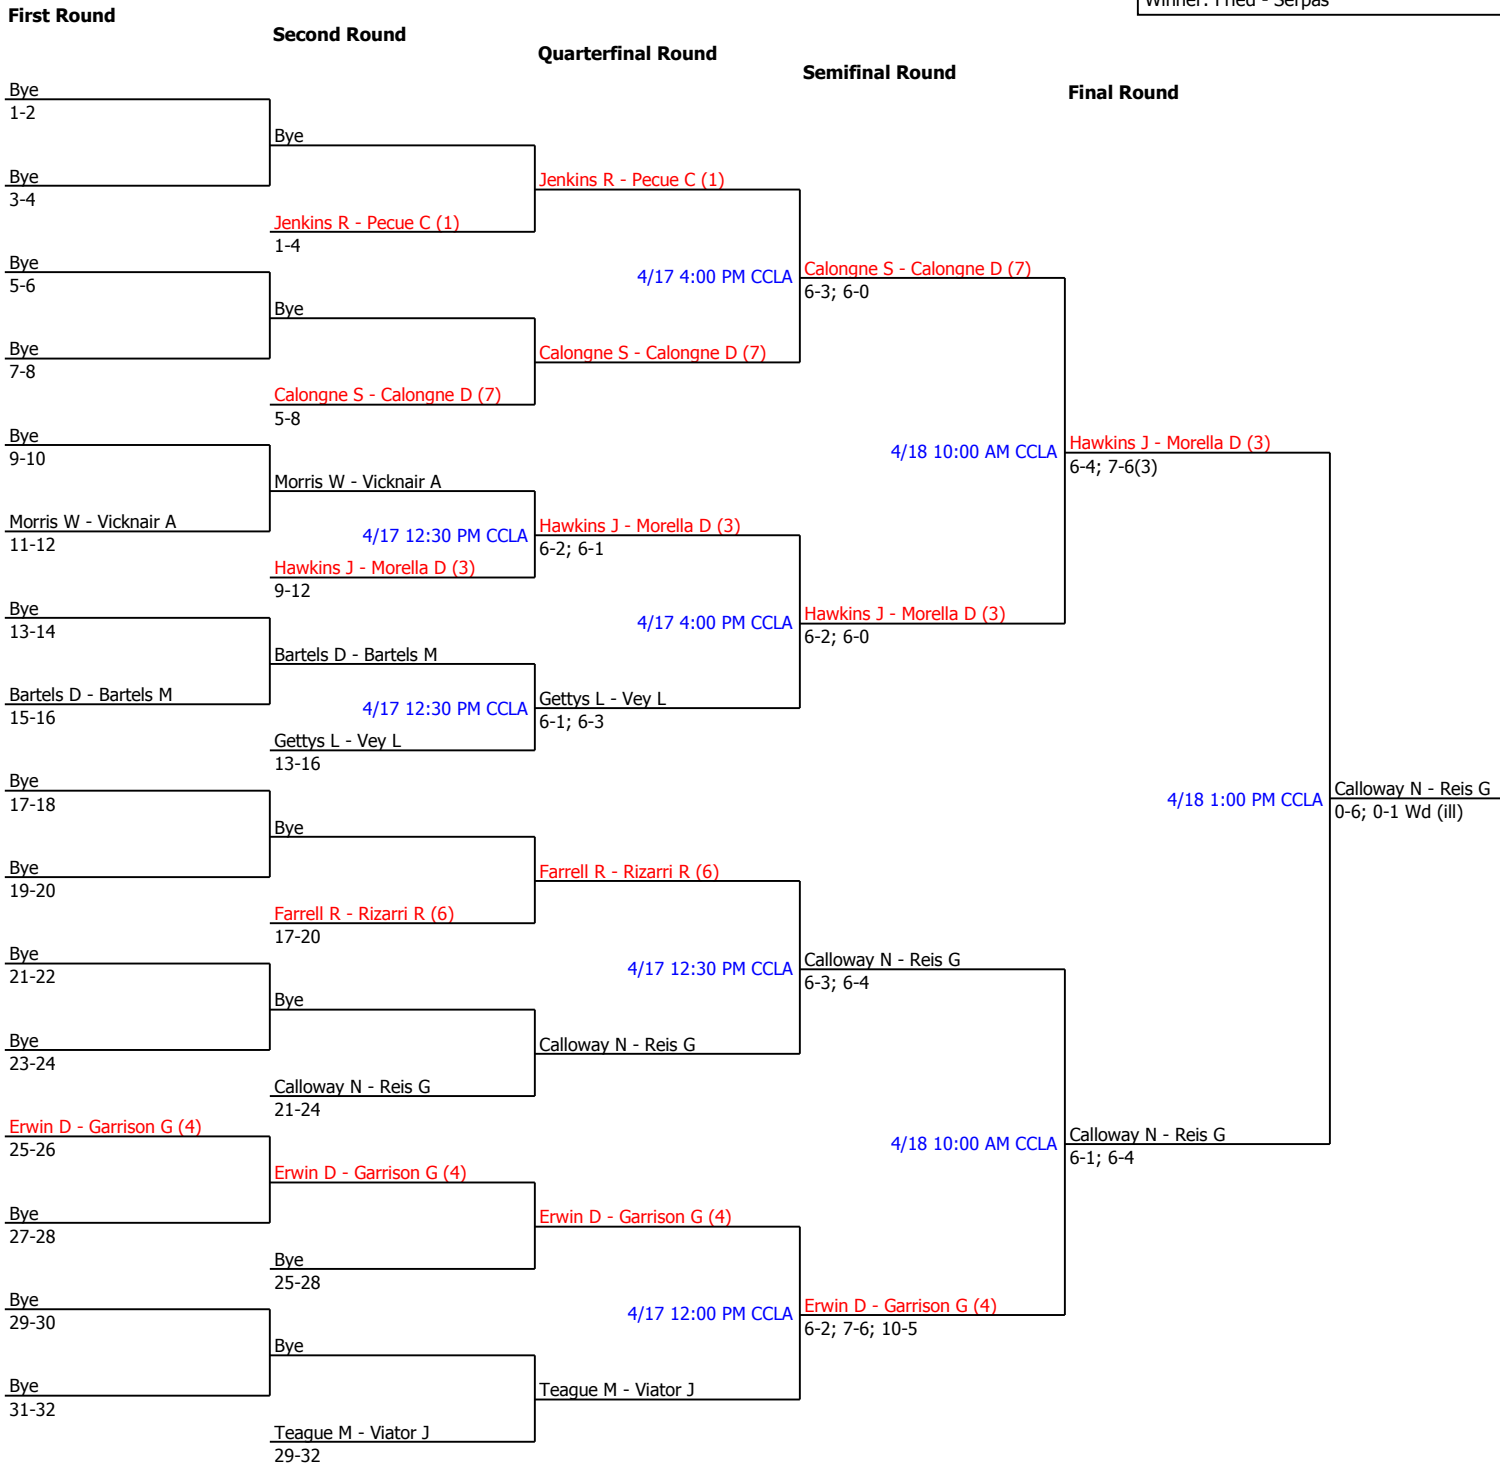

2010 4th Annual Louisiana Pediatrics Cardiology Foundation Mixed Doubles Class		Seeded Players	
Country Club of Louisiana	NTRP Combined Mixed 8.0 Doubles	1. Jenkins - Pecue	5. Eddy - Wilson
City/State: Baton Rouge,	Section:	2. McGraw - McGraw	6. Farrell - Riza...
Director: Donni Leaycraft	Referee: Pat Ferry	3. Hawkins - More...	7. Calongne - Cal...
Phone:	Date: 04/16/2010 - 04/18/2010	4. Erwin - Garris...	

Winner: Fried - Serpas

Referee's Signature

2010 4th Annual Louisiana Pediatrics Cardiology Foundation Mixed Doubles Class		Seeded Players	
Country Club of Louisiana	NTRP Combined Mixed 8.0 Doubles Consolation	1. Jenkins - Pecue	5. Eddy - Wilson
City/State: Baton Rouge,	Section:	2. McGraw - McGraw	6. Farrell - Riza...
Director: Donni Leaycraft	Referee: Pat Ferry	3. Hawkins - More...	7. Calongne - Cal...
Phone:	Date: 04/16/2010 - 04/18/2010	4. Erwin - Garris...	
Winner: Fried - Serpas			